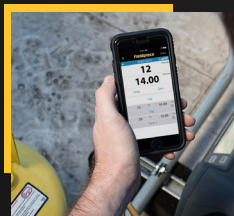

TOUGH WIRELESS SCALE

Wireless Refrigerant Scale, SRS3

- Connect to Job Link® System Mobile App
- Flat top bumpers for larger cylinders
- Max load 252 lbs (114 kg)
- Long range wireless (1000')

View units your way