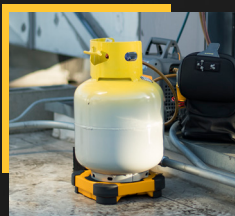

TOUGH WIRELESS SCALE

Wireless Refrigerant Scale, SRS3

- Connect to Job Link® System Mobile App
- Flat top bumpers for larger cylinders
- Max load 252 lbs (114 kg)
- Long range wireless (1000')

View units your way